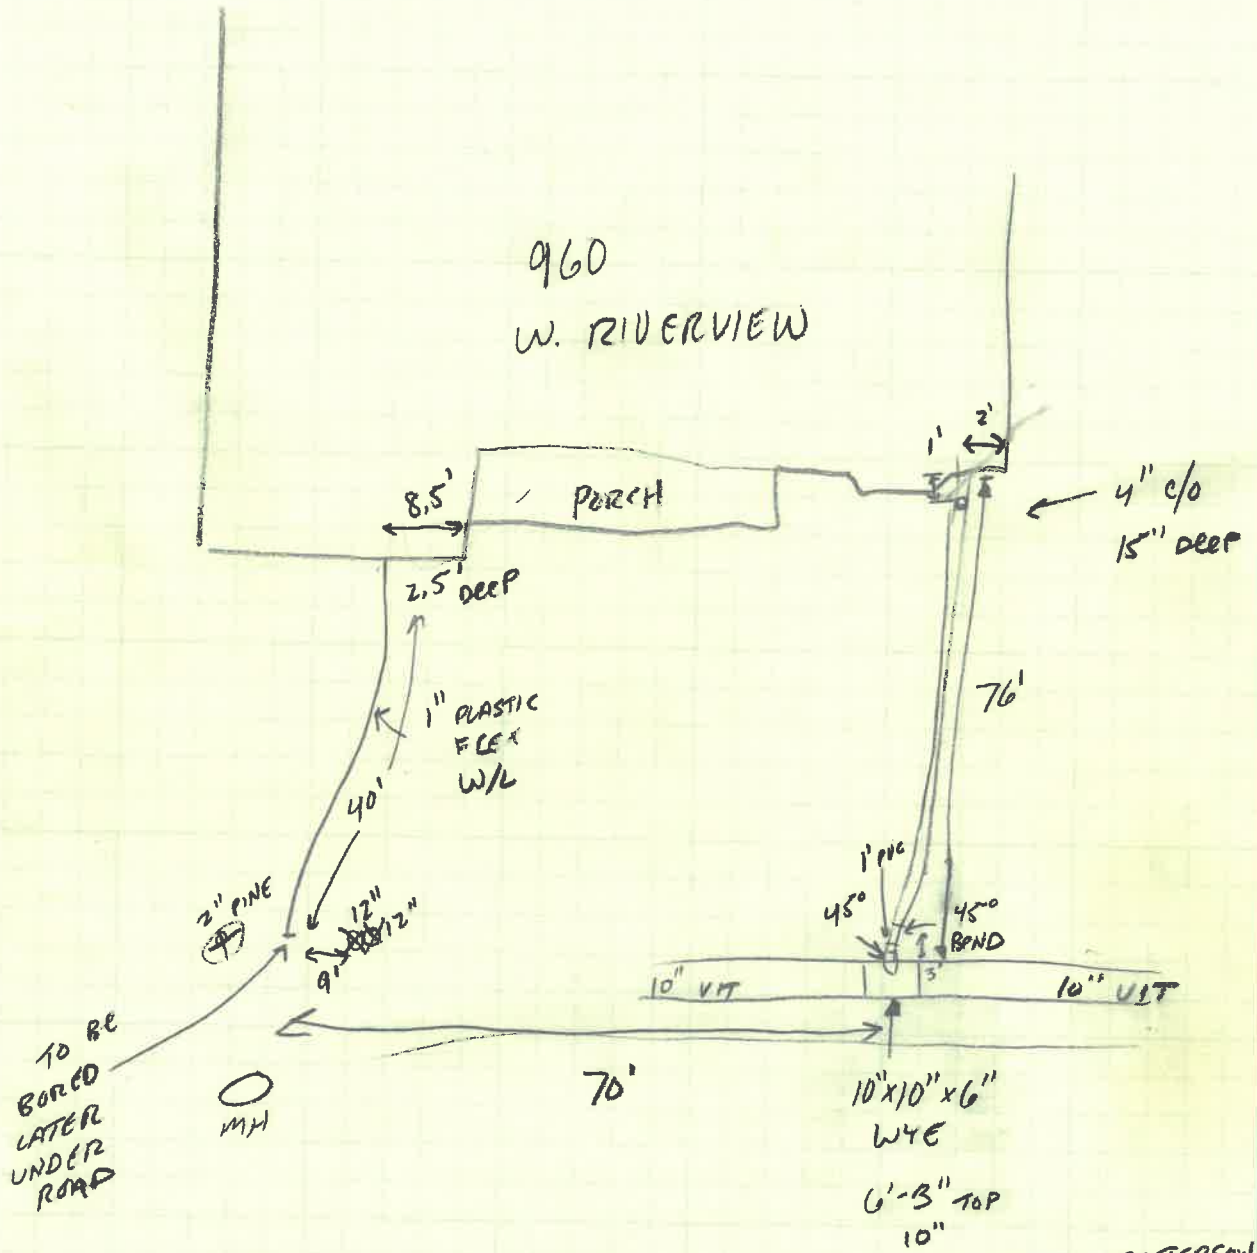

INSTALLED BY: HULGATE LUMBER
DATE: 4-7-08

INSPECTED BY: MARTY CROSSLAND

DAVE PATTERSON
419-445-9625